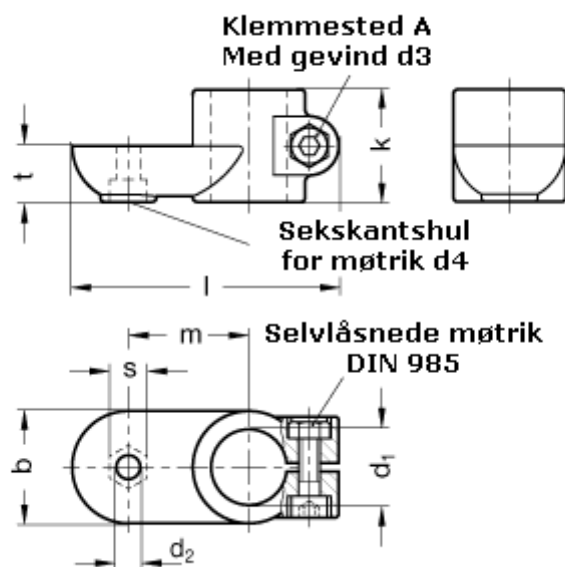

Article number: 20274B48AV2SW

Description: E+G Swivel clamp connector  
GN274-B48-AV-2-SW

## Measures

b = 65	s = 17
d1 = B48	t = 32.5
d2 = 10.5	
d3 = M10	
d4 = M10	
k = 65	
l = 148	
m = 70	